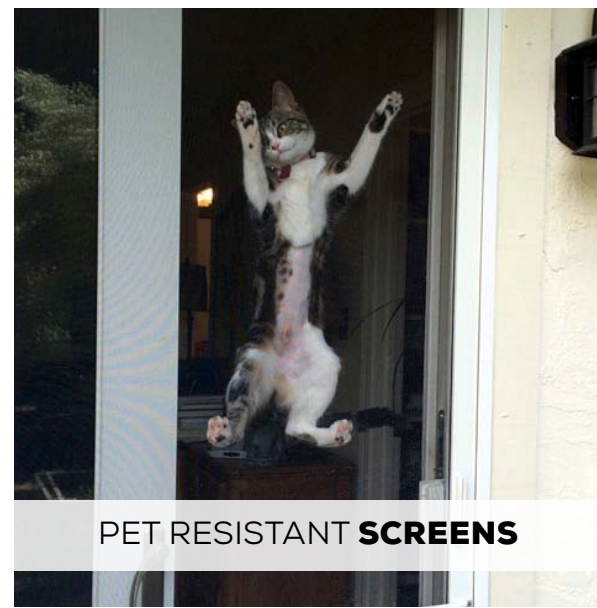

# SCREENS & FRAMES

CUSTOM MADE WINDOW **SCREENS**

GOLF BALL **PROTECTION SCREENS**

Any Need...Any Place...Any Screen...®

PET RESISTANT **SCREENS**

## FRAMES

White

Tan

Silver

Adobe

Bronze

Black

Specialty Colors Available

PET RESISTANT **SCREENS**

SECURITY **SCREENS**

SUN CONTROL **SCREENS**

GOLF BALL **PROTECTION**

VINYL WEATHERING PANELS

SUN CONTROL

SUN CONTROL

SCREEN PANELS